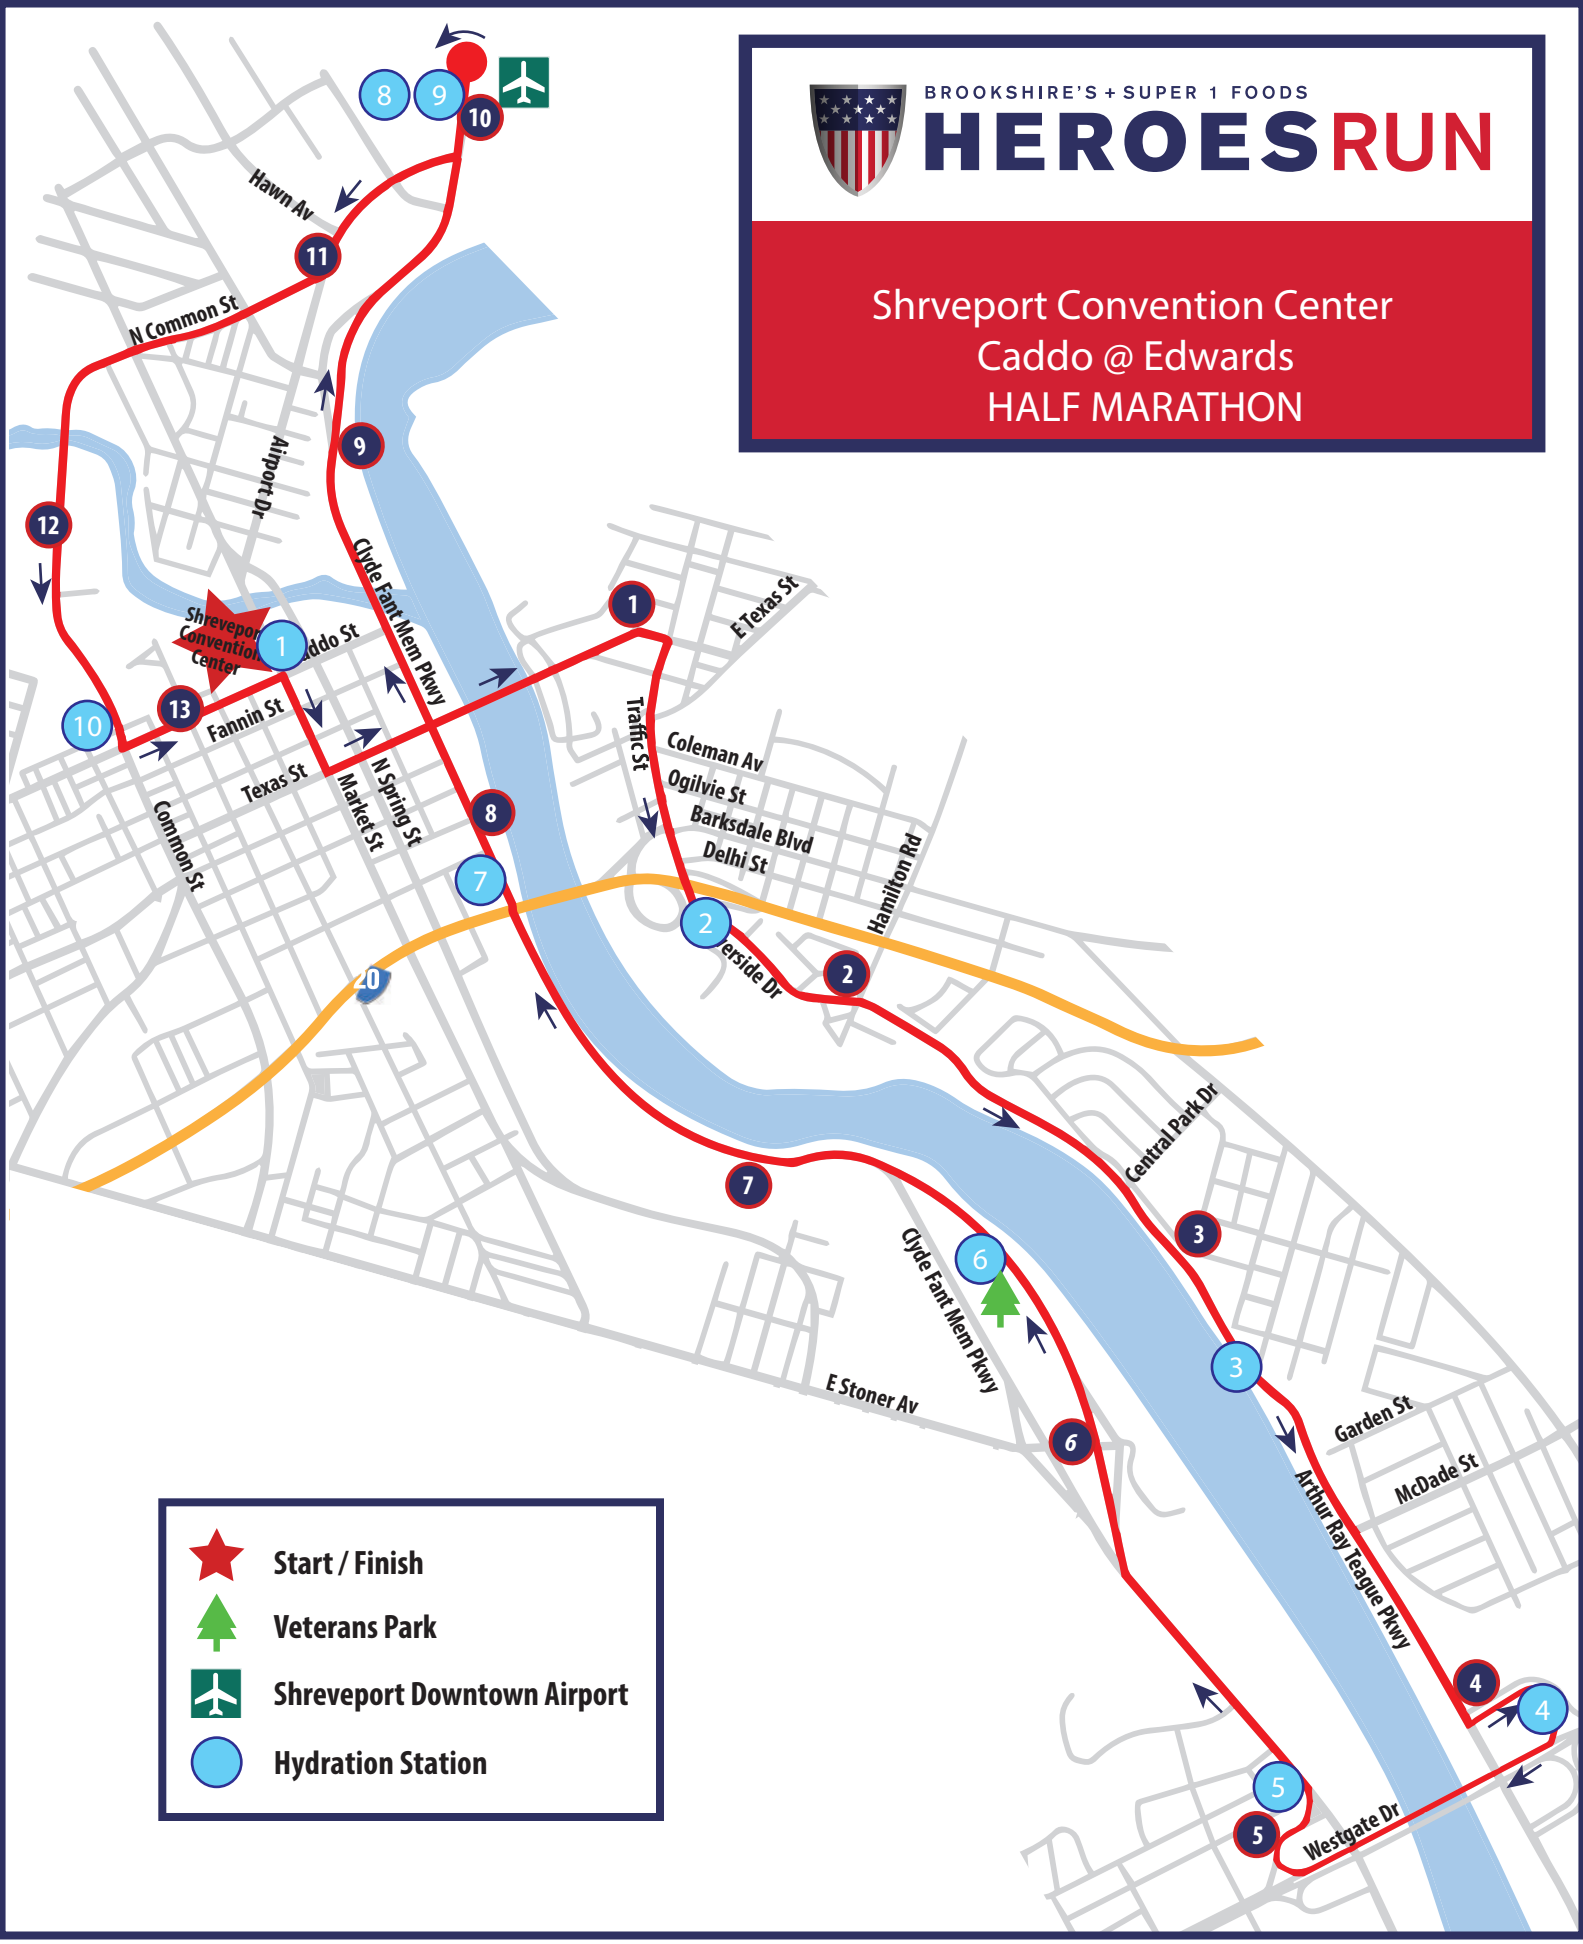

BROOKSHIRE'S + SUPER 1 FOODS

# HEROES RUN

Shreveport Convention Center  
Caddo @ Edwards  
HALF MARATHON

-  Start / Finish
-  Veterans Park
-  Shreveport Downtown Airport
-  Hydration Station